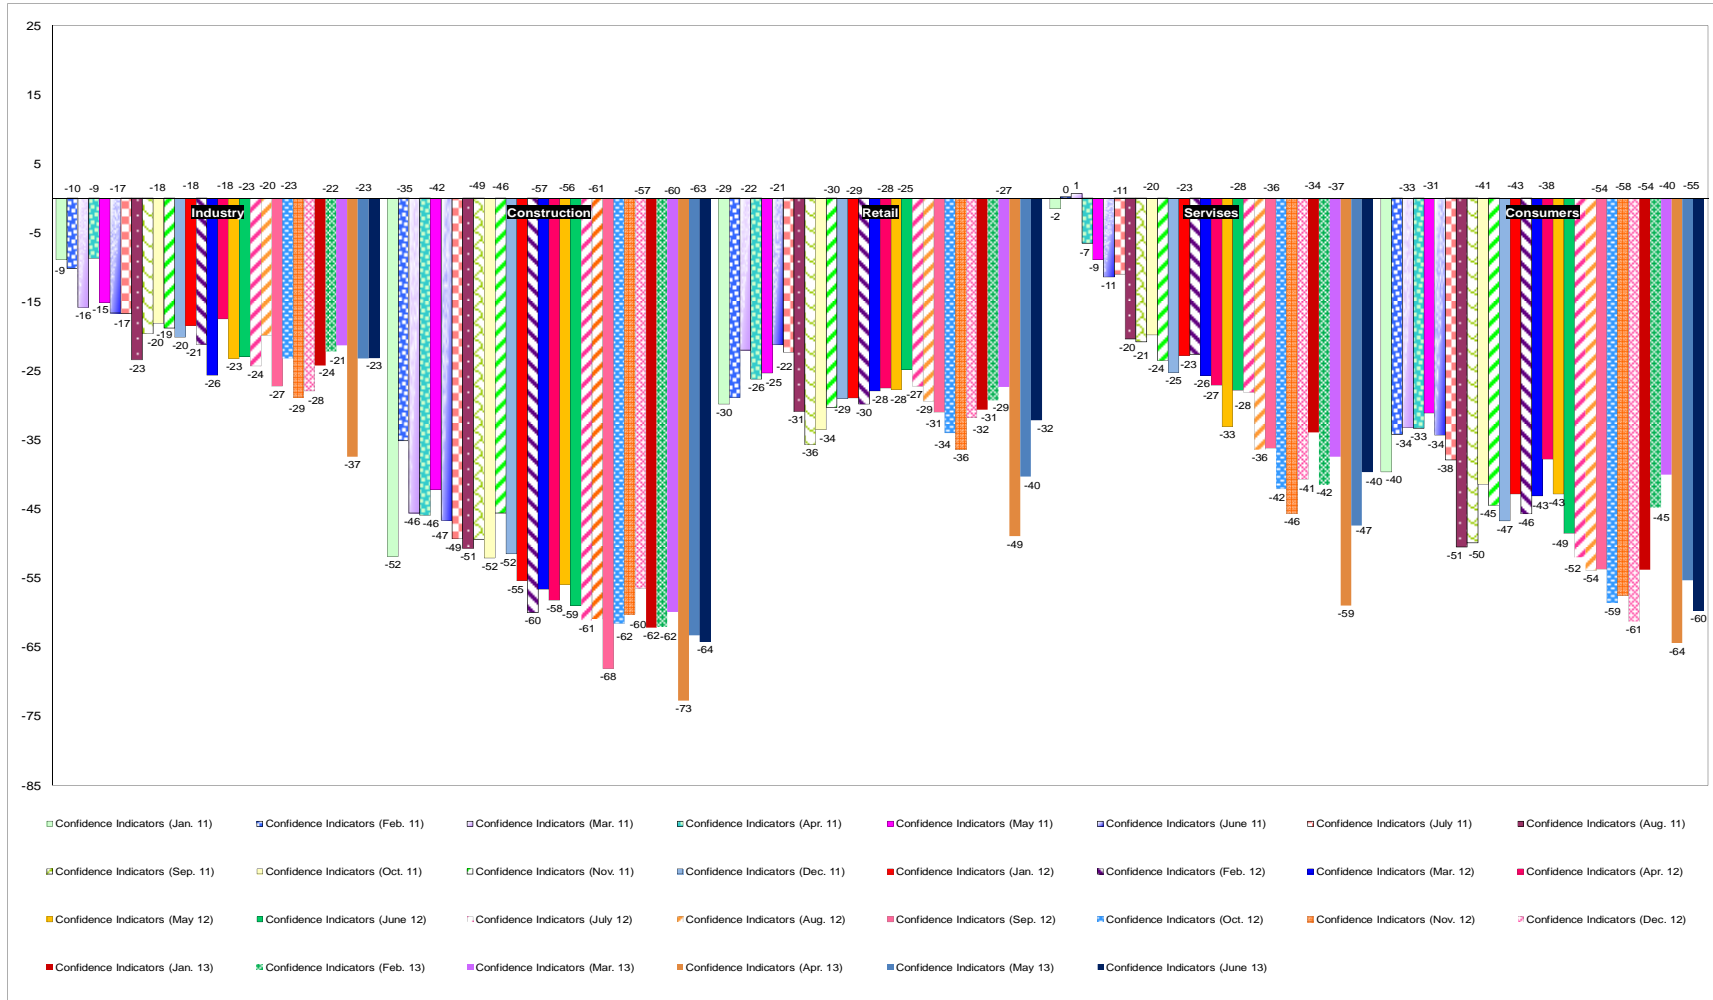

Business and Consumer Surveys

Source: European Commission.
 Note: Seasonally adjusted data, NACE rev.2.