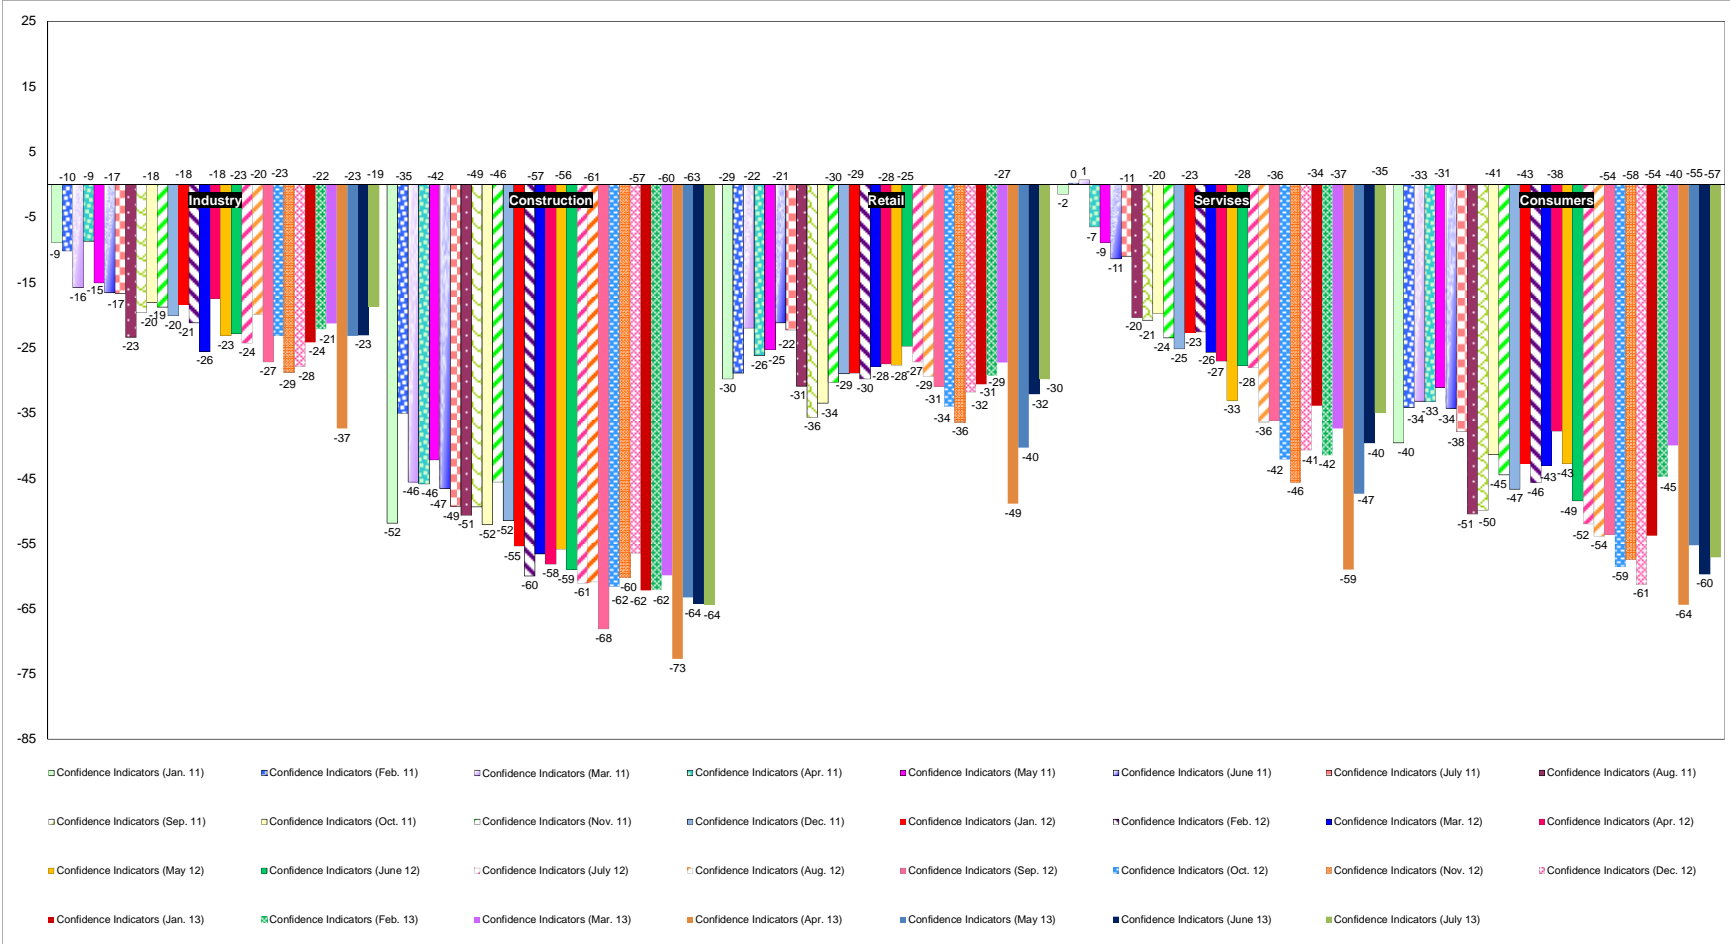

Business and Consumer Surveys

Source: European Commission.
 Note: Seasonally adjusted data, NACE rev.2.