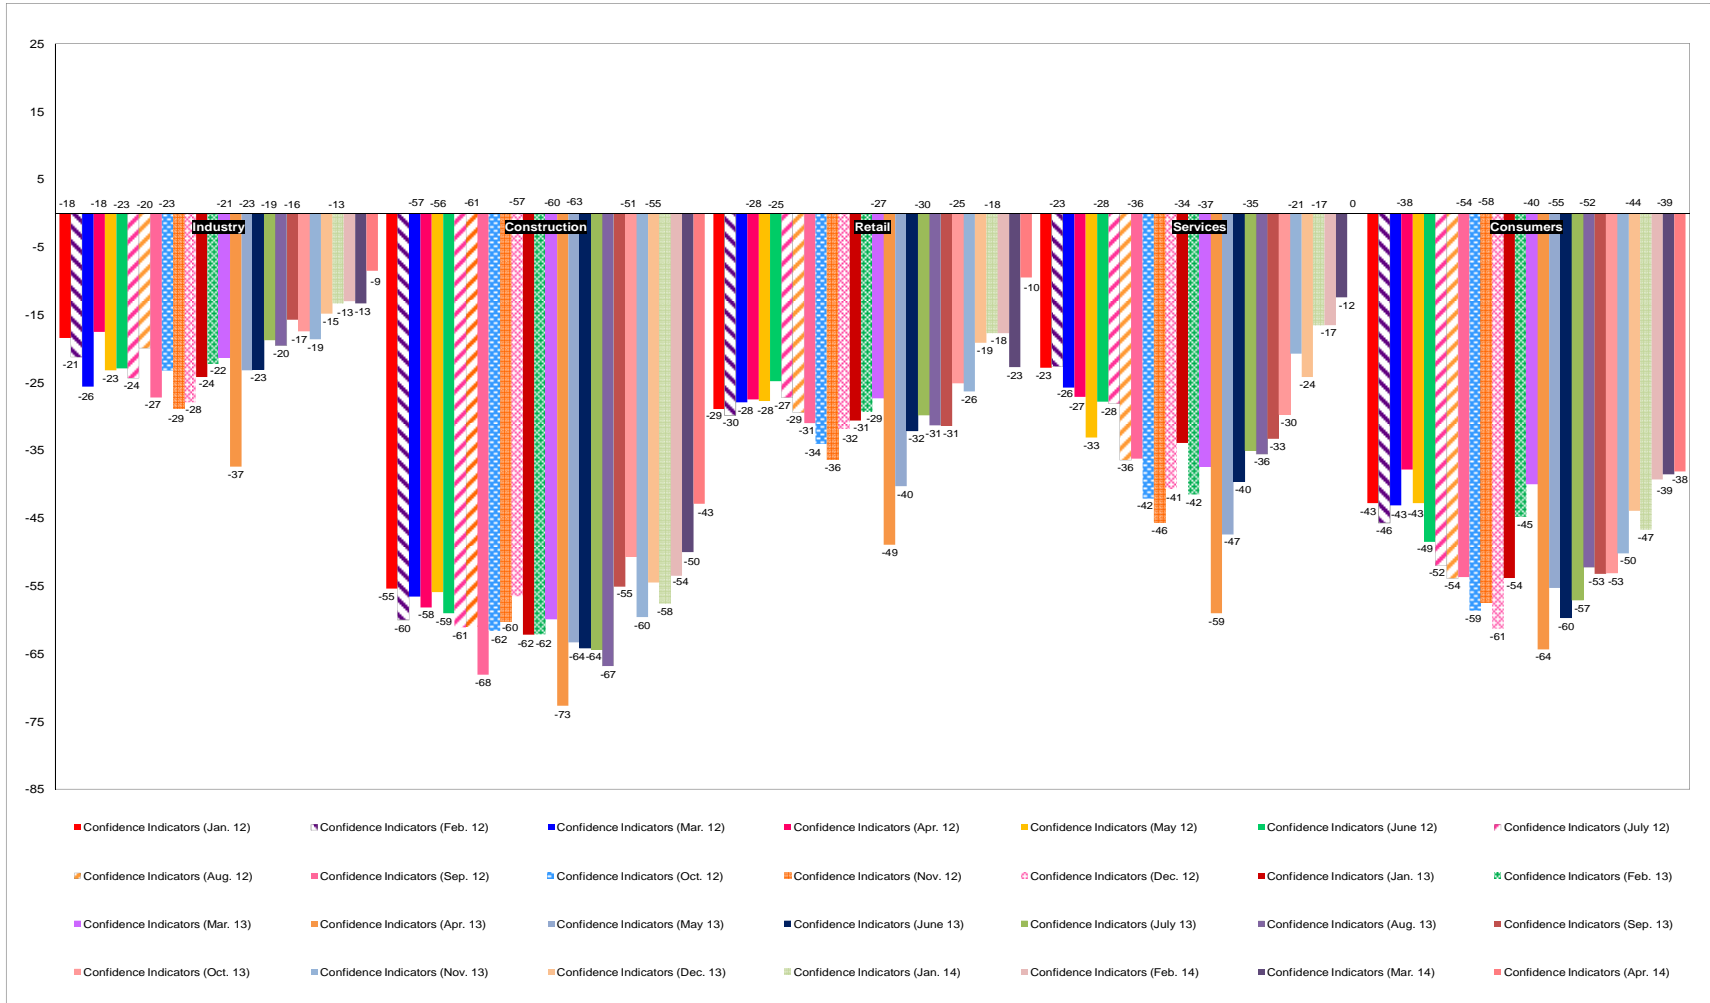

Business and Consumer Surveys

Source: European Commission.
 Note: Seasonally adjusted data, NACE Rev.2.