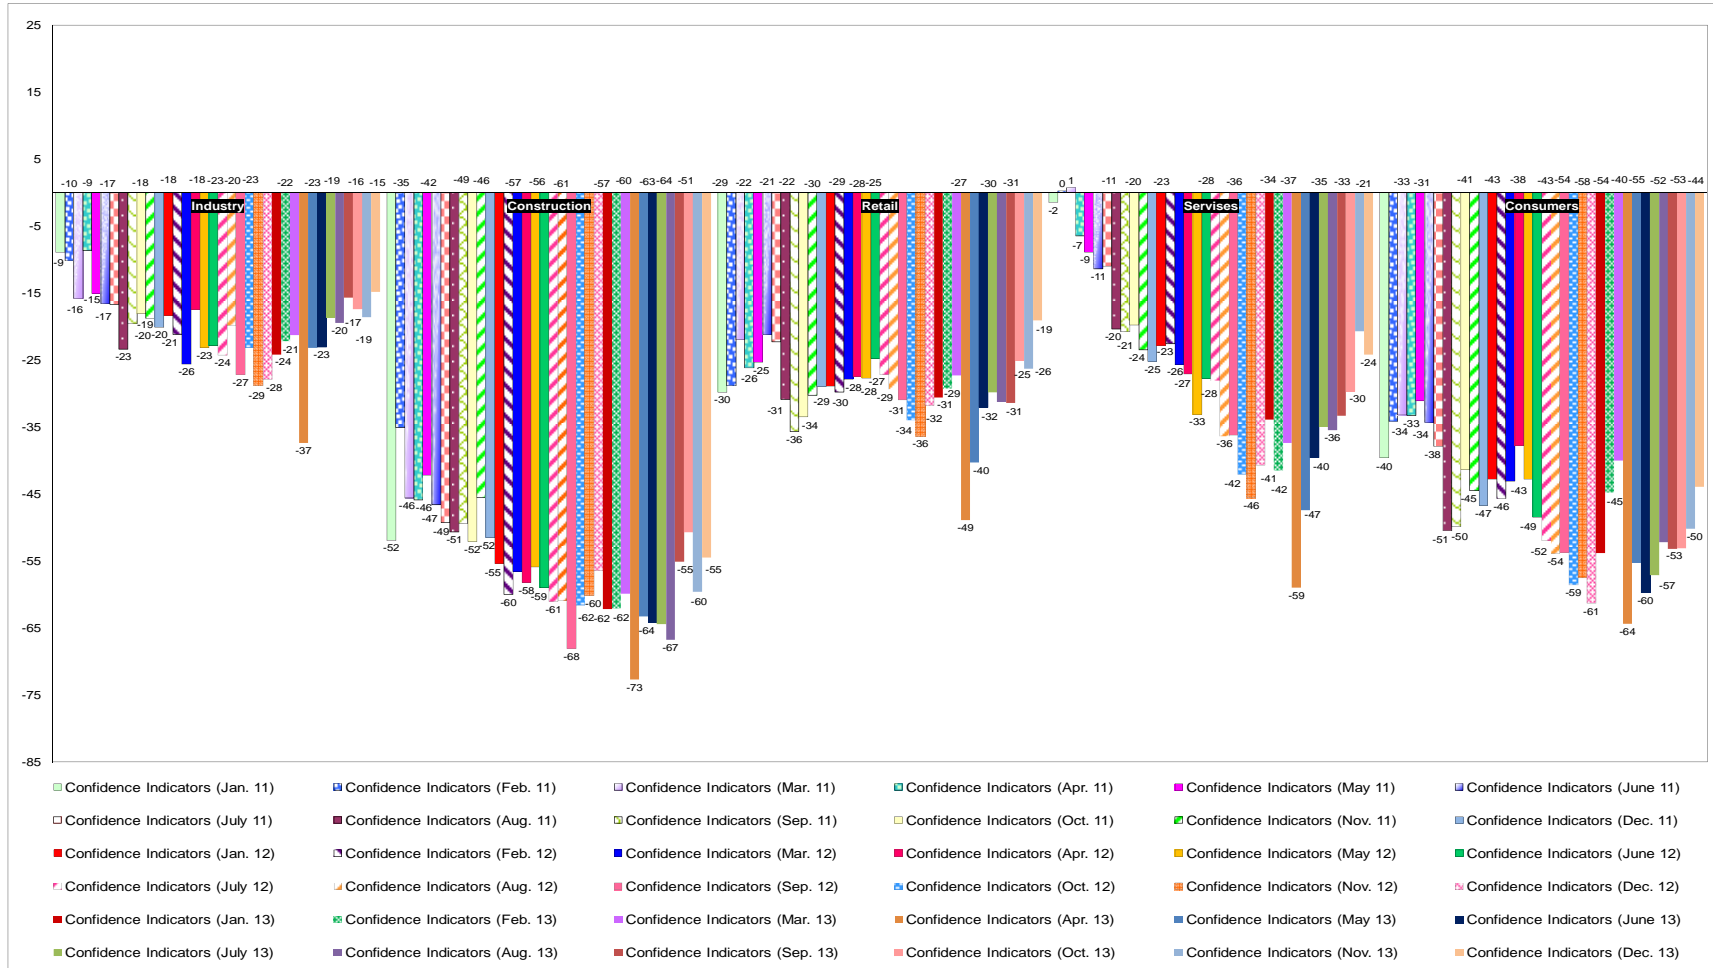

Business and Consumer Surveys

Source: European Commission.
 Note: Seasonally adjusted data, NACE rev.2.