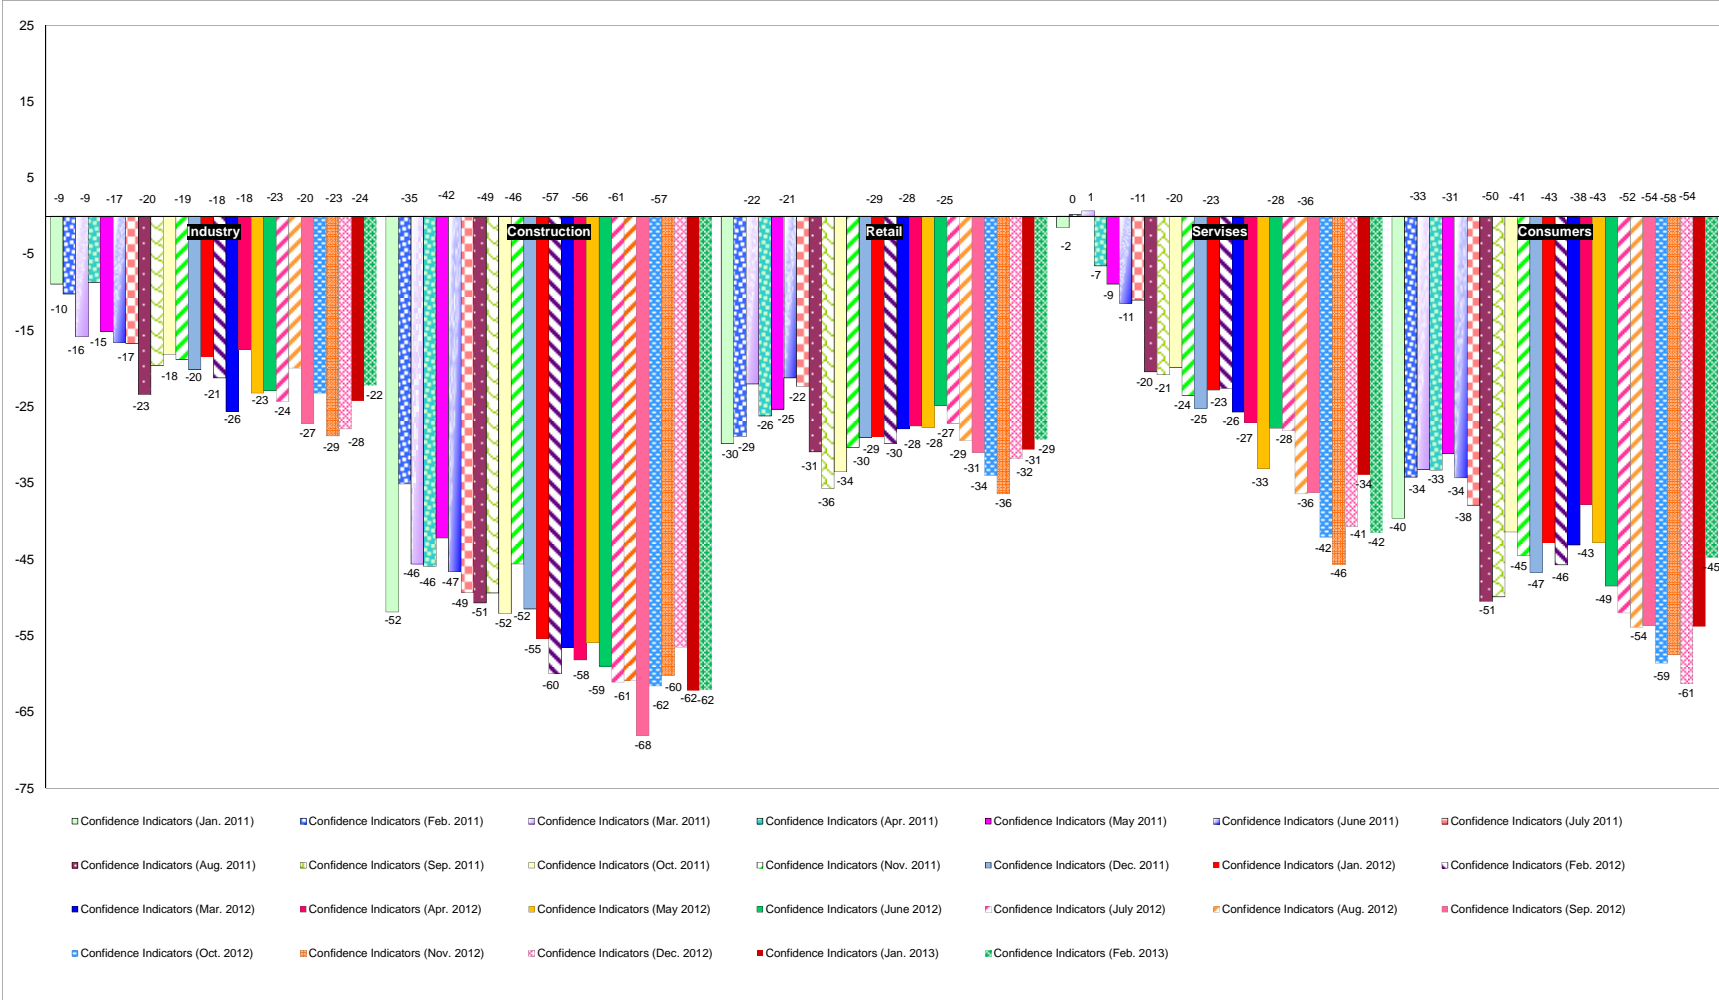

Business and Consumer Surveys

Source: European Commission.
 Note: Seasonally adjusted data, NACE rev.2.